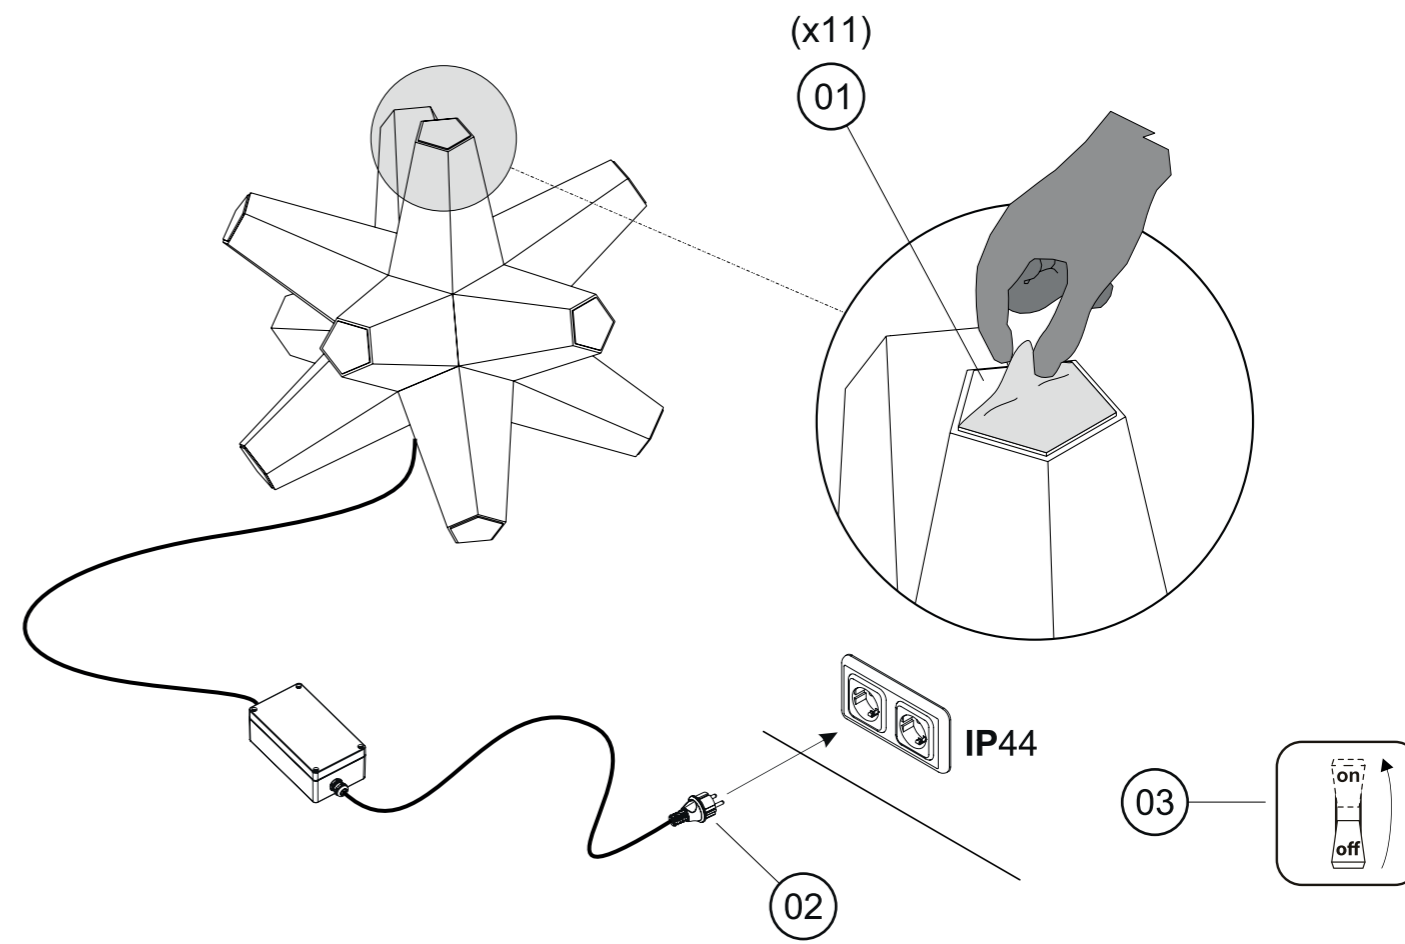

i

			LED INTEGRATED 12W	INDOOR 3000K  OUTDOOR 4000K
IP44		220/240Vac 50-60Hz	ON/OFF	
	Replaceable (LED only) light source by a professional			Replaceable control gear by a professional

Installazione nel pozzetto  
*Electrical well installaton*