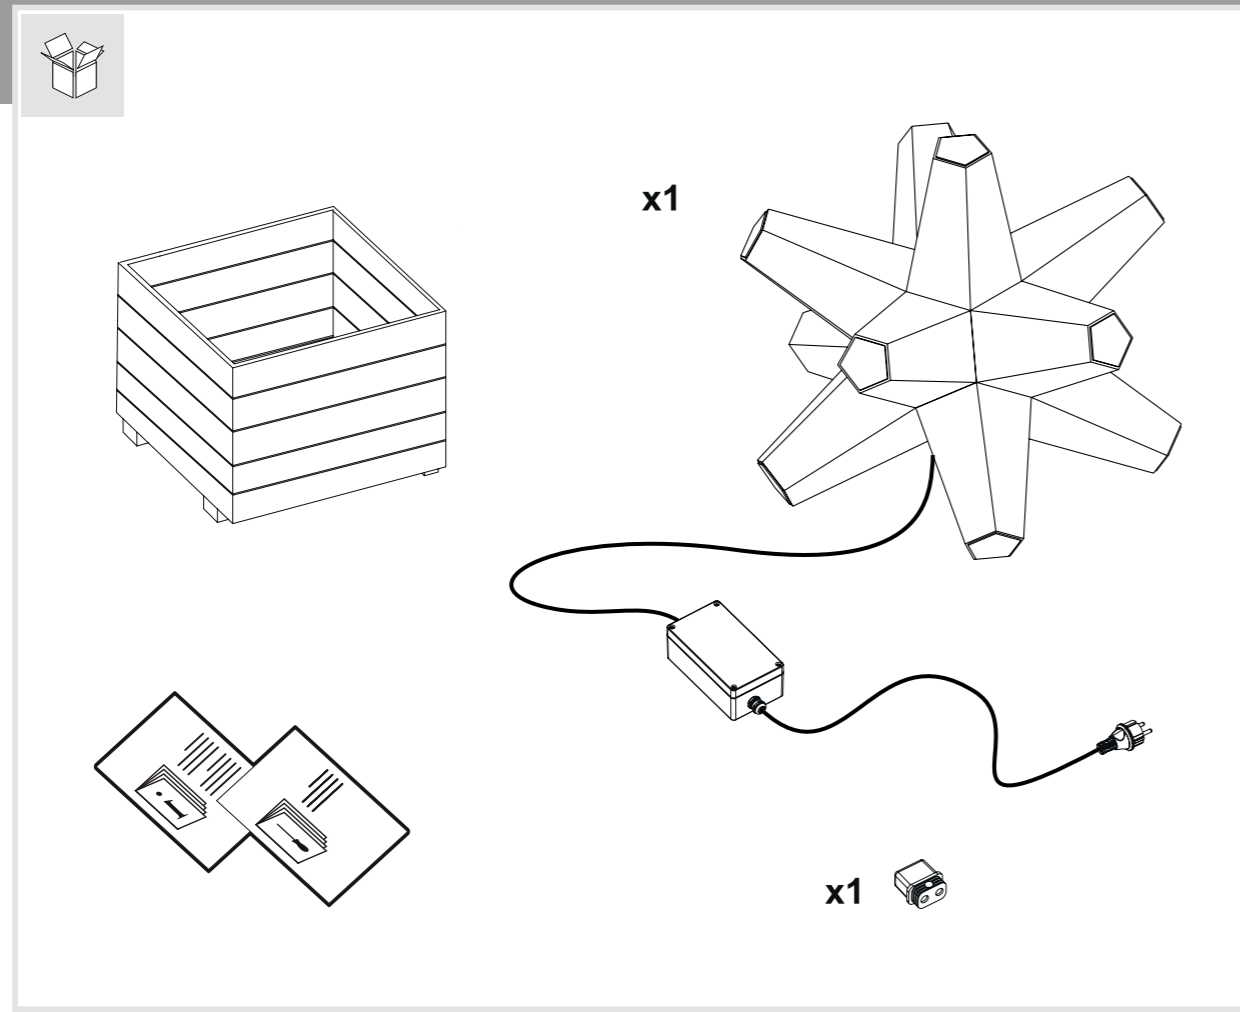

i

			LED INTEGRATED 12W	INDOOR 3000K  OUTDOOR 4000K
IP44		220/240Vac 50-60Hz	ON/OFF	
	Replaceable (LED only) light source by a professional			Replaceable control gear by a professional

Installazione nel pozzetto  
*Electrical well installaton*